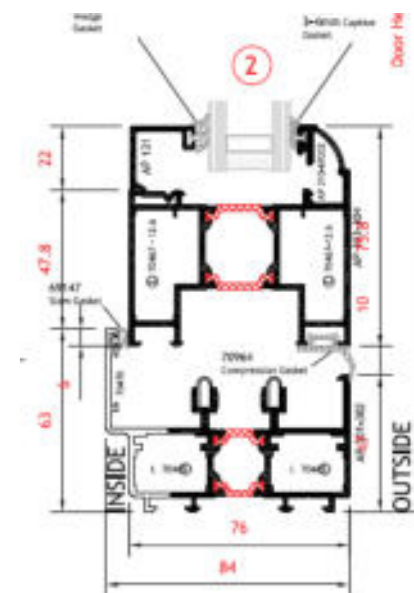

Vertical Folding glass Segments

A great way to open your home up to the outdoors and incorporate your garden as a usable part of your home.