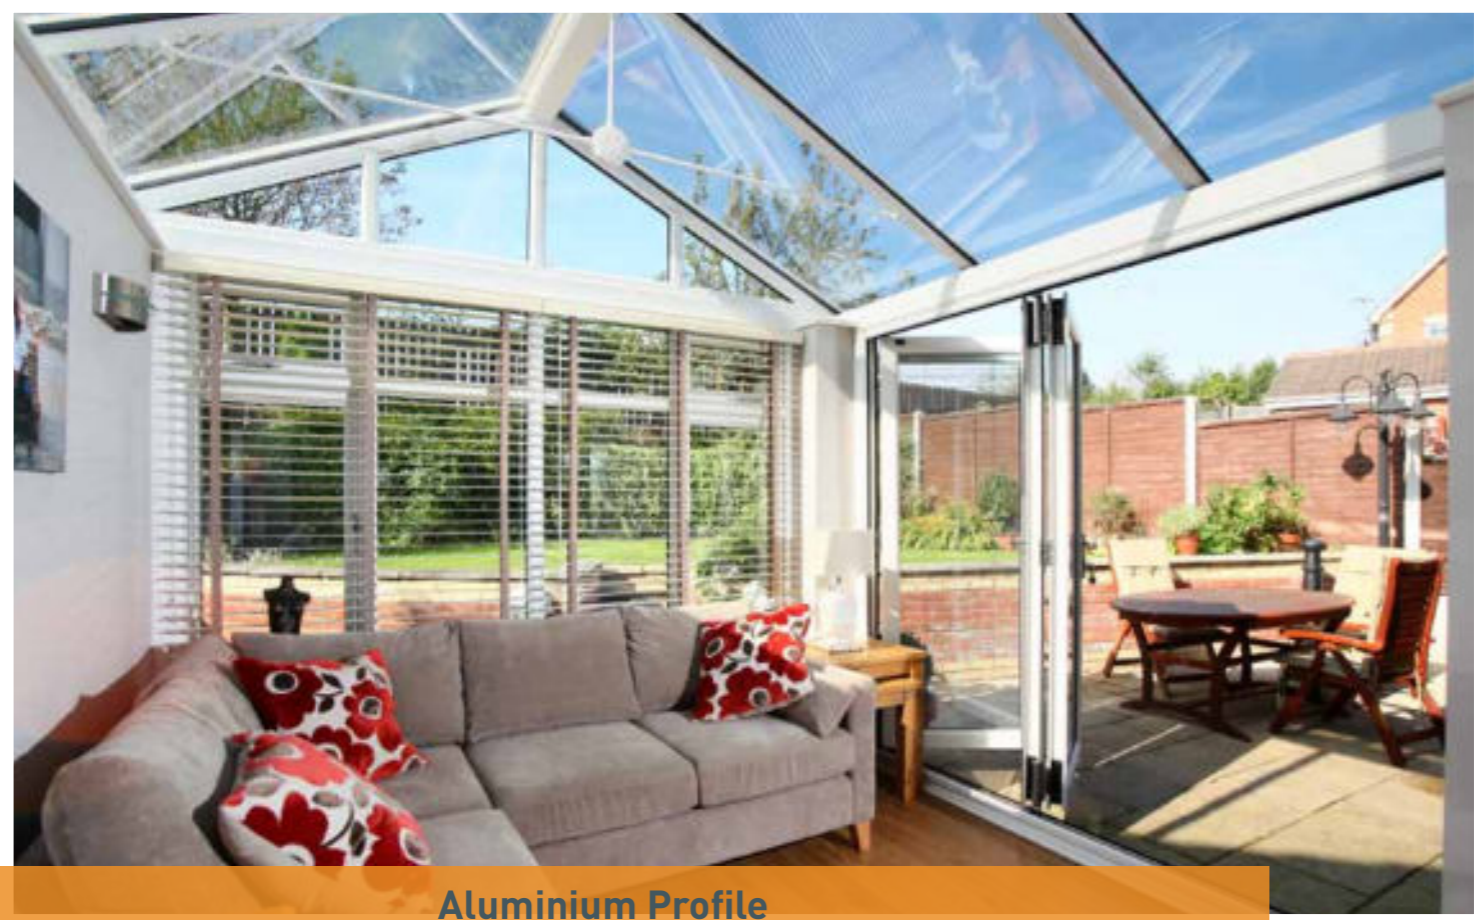

Are you seeking a solution that offers more light, uninterrupted views and easy access to your outdoor spaces? Then our contemporary high performance bi-fold is for you.

Fold back those doors and create a welcoming ambiance

# House To Garden Connection

**Combines**  
Performance  
With Beautiful  
Design

Bi-fold door in black

### Integrated Entertaining Space

There has been a huge trend in extensions to include large areas of glazing that join internal living spaces with the garden and patio areas.

How you connect your indoor and outdoor space is one of the key factors to creating a fluid entertaining area. Choose from our bi-fold or lift and slide door range which are ideally suited as a patio screen, contemporary feature wall or as a room divider. They beautifully integrate with the rest of the home and simply open up your bi-fold door to transform your environment.

## Vertical Folding glass Segments

A great way to open your home up to the outdoors and incorporate your garden as a usable part of your home.

Aluminium Profile

Designed for Usability