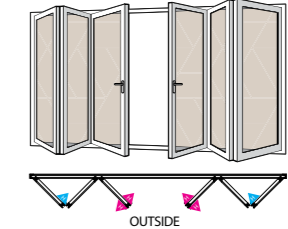

## Door Options

3 DOOR OPTIONS  
3-3-0

4 DOOR OPTIONS  
4-3-1

5 DOOR OPTIONS  
5-5-0

6 DOOR OPTIONS  
6-3-3

HANDLE RANGE

Internal Handle Only

Internal and External Door Handle Only

	OPEN-IN	OPEN-OUT
<b>PERFORMANCE AND ACCREDITATIONS</b>		
U-Value (Double glazing)	1.6wm2k	1.6wm2k
U-Value (Triple glazing)	1.3wm2k	1.3wm2k
Air Permeability	600pa	600pa
Water Tightness	600pa	600pa
Wind Resistance	2400pa	2400pa
Security	BS6375:PT1	BS6375:PT1
<b>SYSTEM</b>		
Depth	84mm	84mm
Section Threshold	63mm high	63mm high
<b>SIZE AND WEIGHT LIMITS</b>		
Max Leaf Height including frame	2514mm	2514mm
Max Leaf Width	1000mm	1000mm
Max Weight	100kg	100kg
<b>GLAZING</b>		
Glazing options	Internally	Internally
Glazing Thickness	28mm or 42mm	28mm or 42mm
<b>SYSTEM FEATURES</b>		
Single colour	✓	✓
Multi-Point Locking	✓	✓